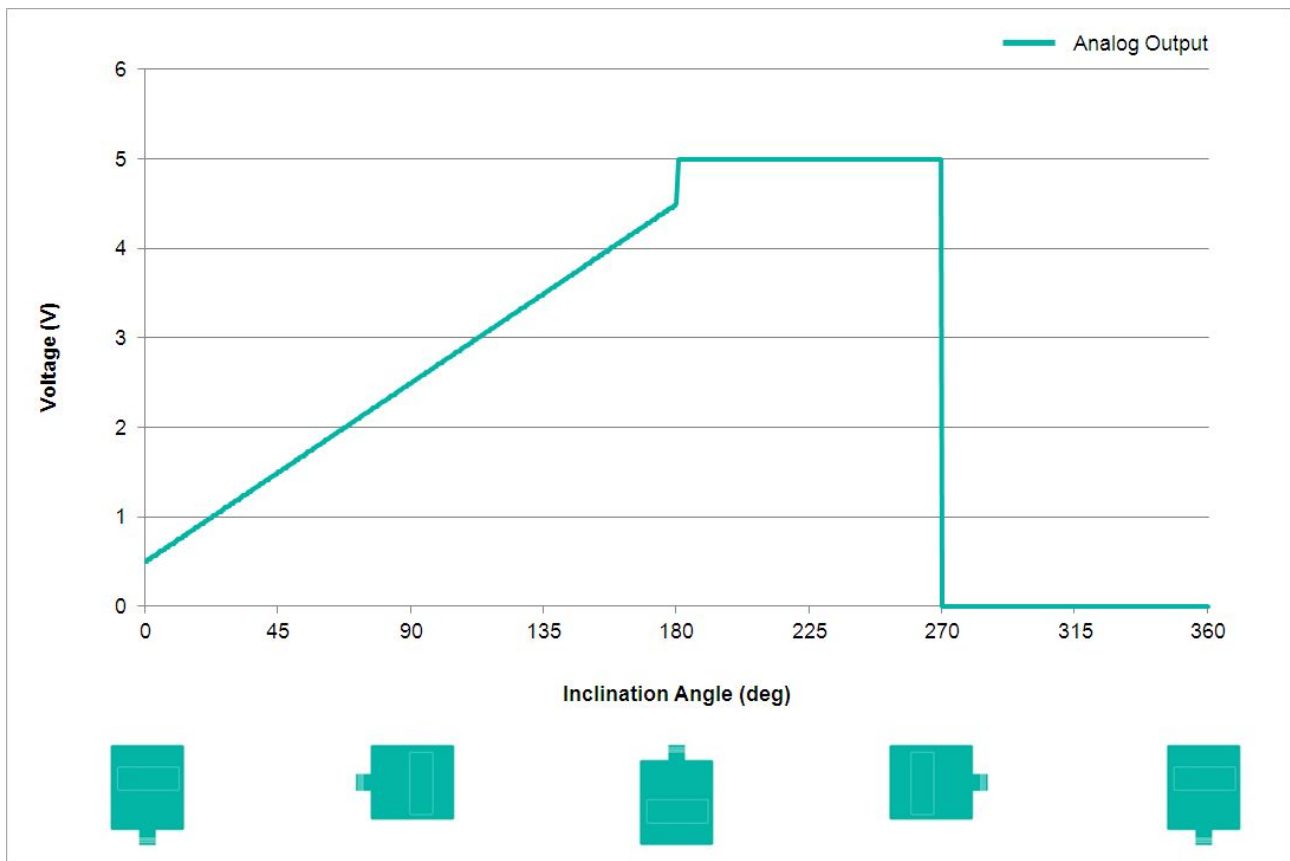

POSITAL

FRABA

Vibration Resistance 1.5 mm (10 Hz - 58 Hz) & ≤ 20 g (58 Hz to 2000 Hz)

Mechanical Specifications

Housing Material	Die-Cast Aluminum Alloy
Potting Material	PUR (Polyurethane)
Weight	220 g (0.49 lb)

Interface

Interface	Analog Voltage 0.5-4.5 V + RS232
Teach In	Zero Positioning, Inverse Direction, Elevation Range Programming
Settling Time	125 ms
Output Type	Voltage 0.5 - 4.5 V
Min Load Resistance	5 k Ω
Transmission Rate	RS232: min. 1200 Baud; max. 115200 Baud
Default Transmission Rate	RS232: 9600 Baud
Linearity	$\pm 0.02\%$